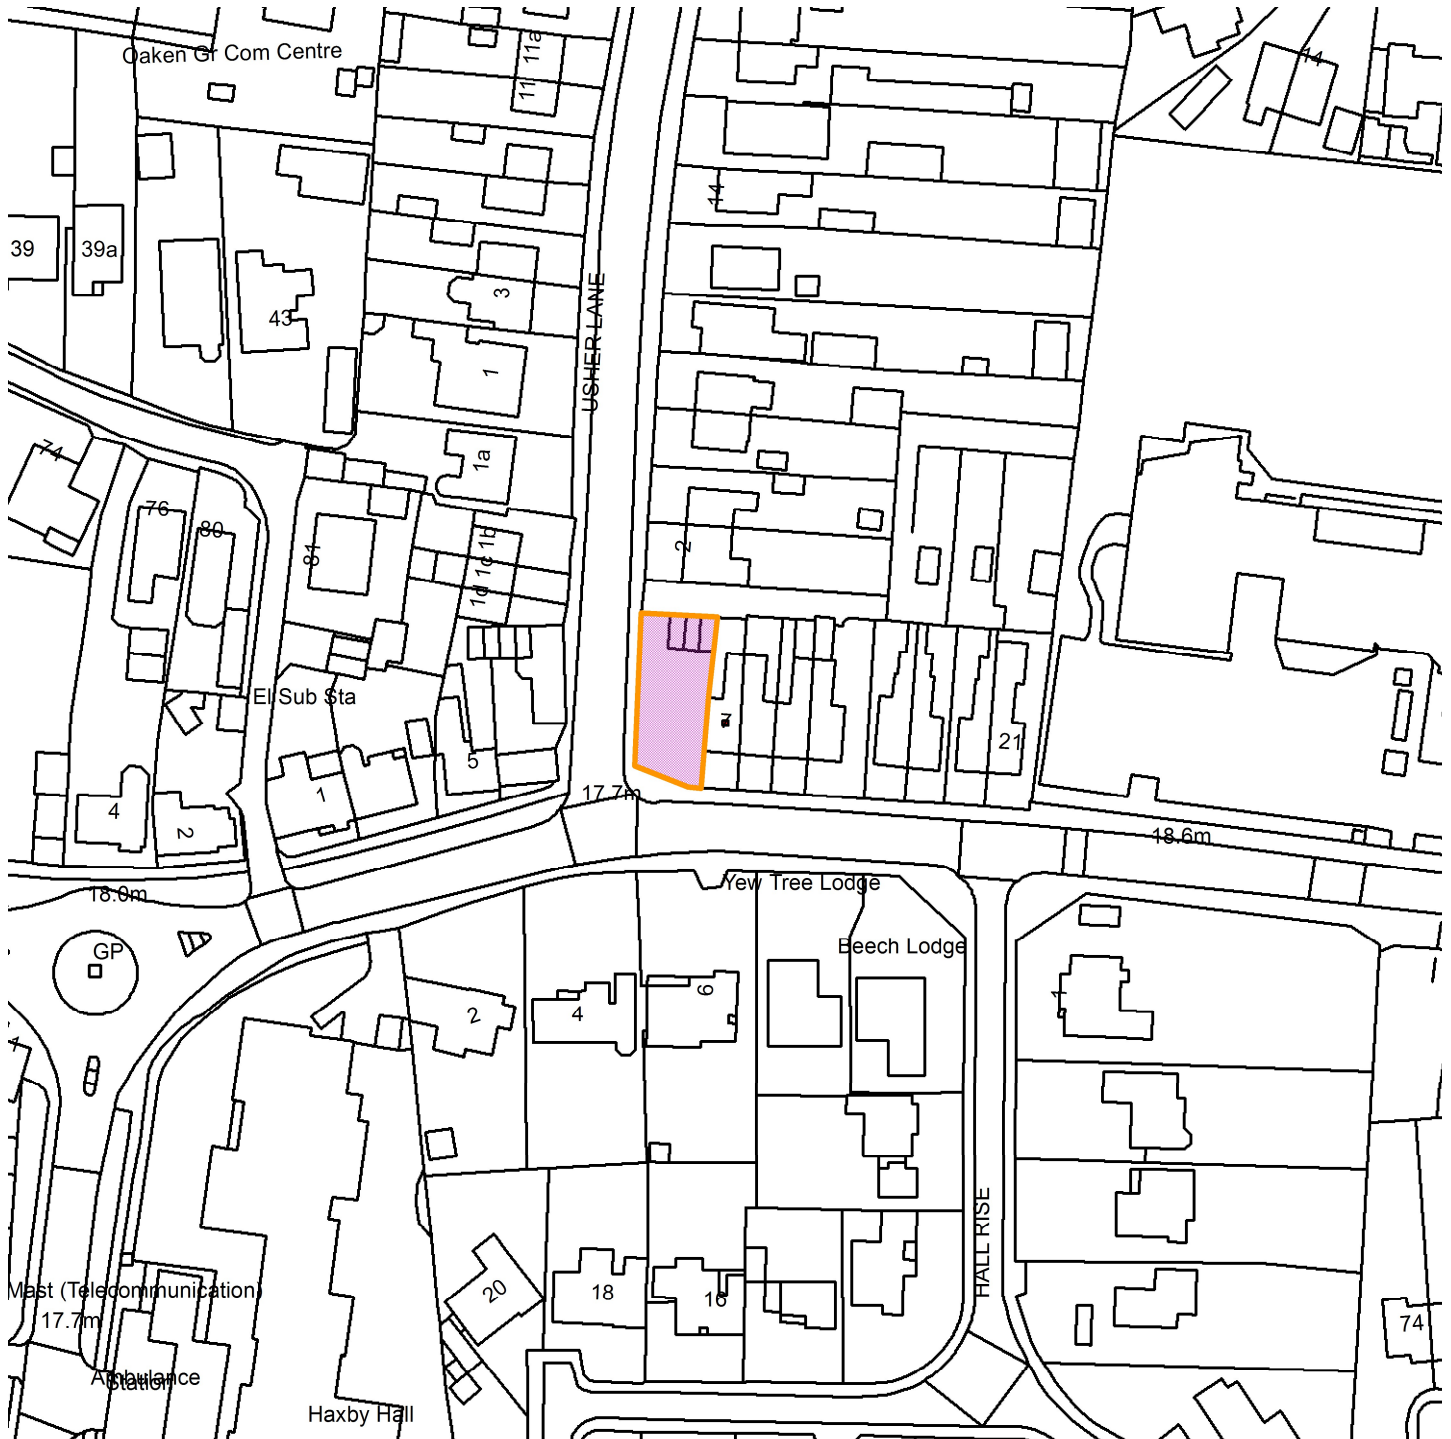

7 Station Road, Haxby, YO32 3LS

24/01047/FUL

Scale : 1:1195

Reproduced from the Ordnance Survey map with the permission of the Controller of Her Majesty's Stationery Office © Crown Copyright 2000.

Unauthorised reproduction infringes Crown Copyright and may lead to prosecution or civil proceedings.

Organisation	City of York Council
Department	Env, Transport & Planning
Comments	Site Location Plan
Date	05 December 2024
SLA Number	Not Set